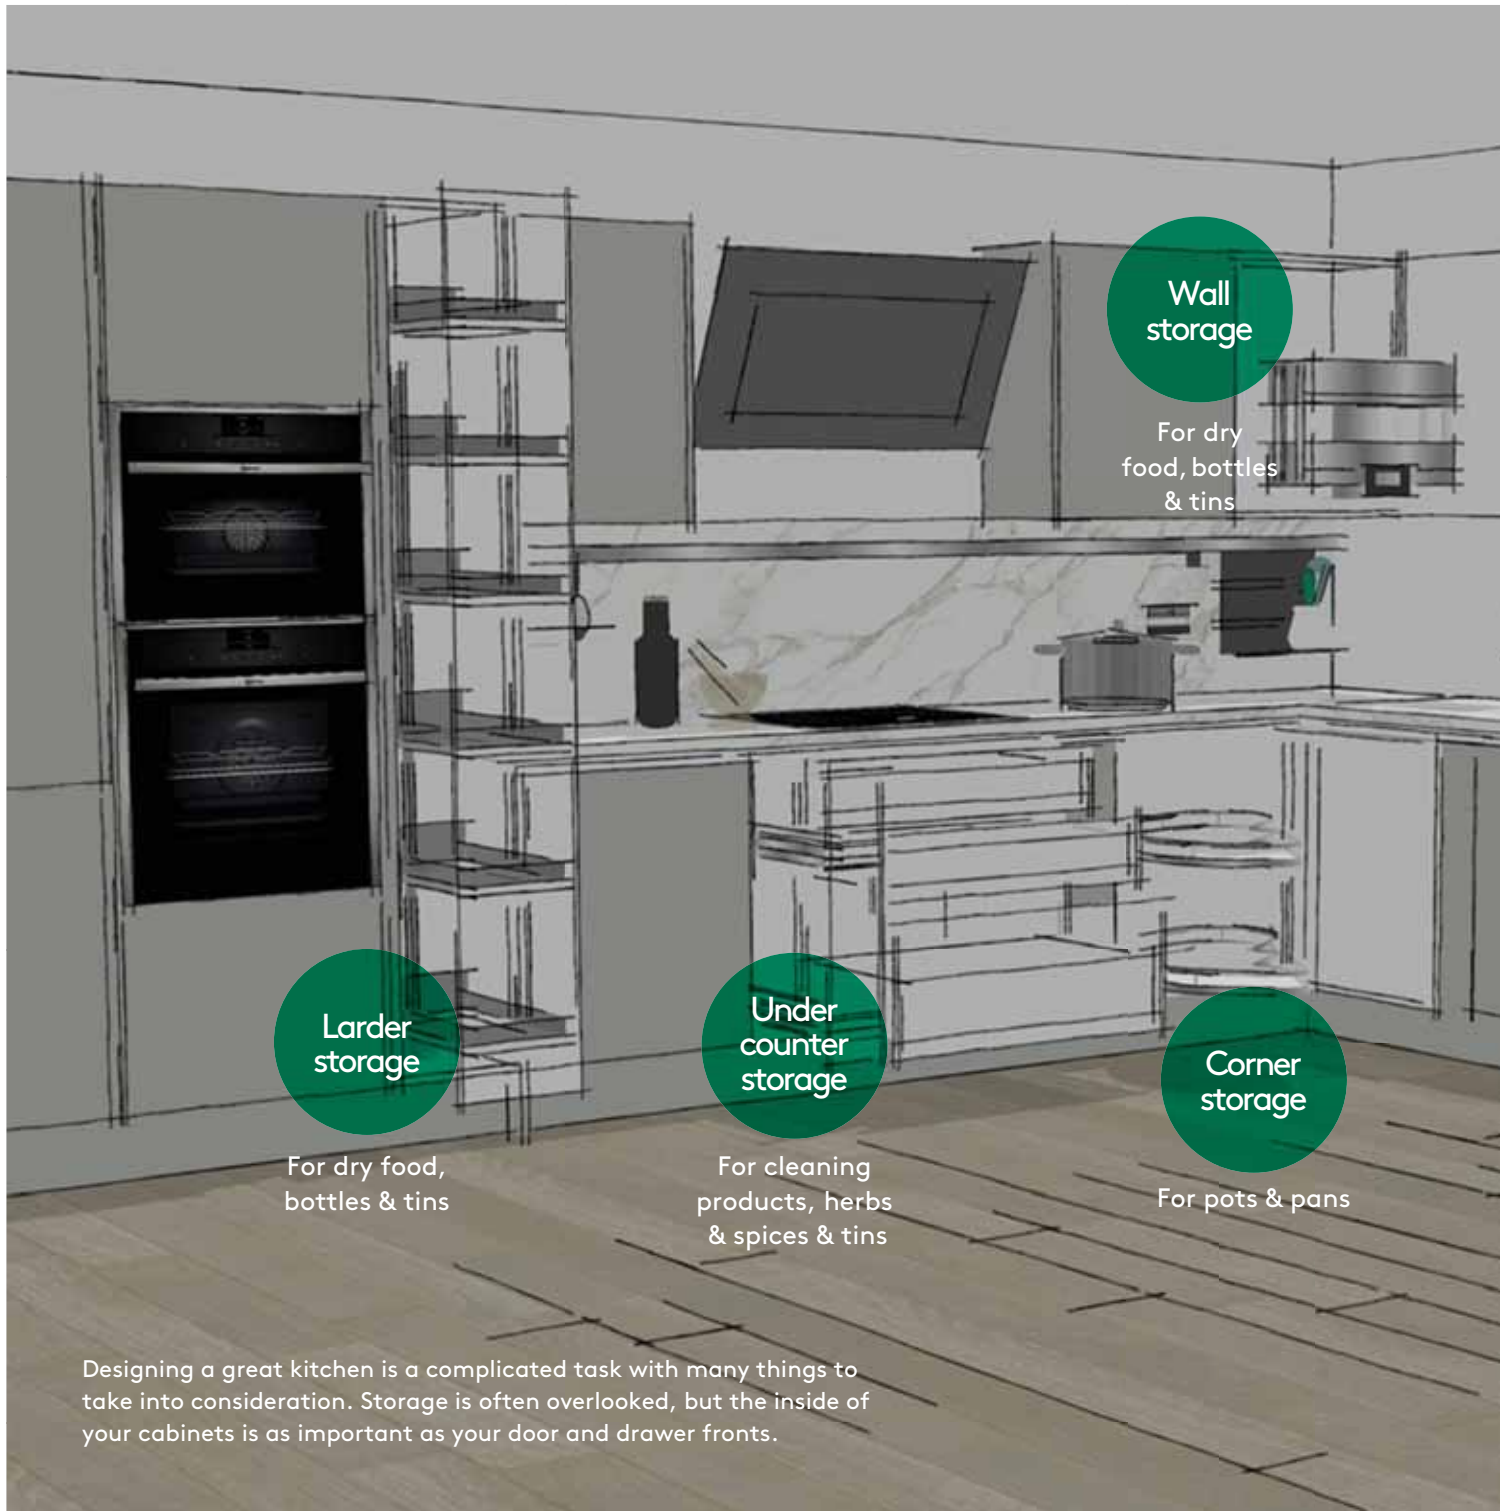

Kesseböhmer storage

Wall storage

For dry food, bottles & tins

Larder storage

For dry food, bottles & tins

Under counter storage

For cleaning products, herbs & spices & tins

Corner storage

For pots & pans

Designing a great kitchen is a complicated task with many things to take into consideration. Storage is often overlooked, but the inside of your cabinets is as important as your door and drawer fronts.