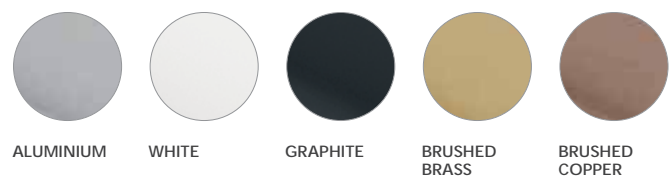

Handleless Trim

Woodgrain & Concrete effect finish only available in matching edge.