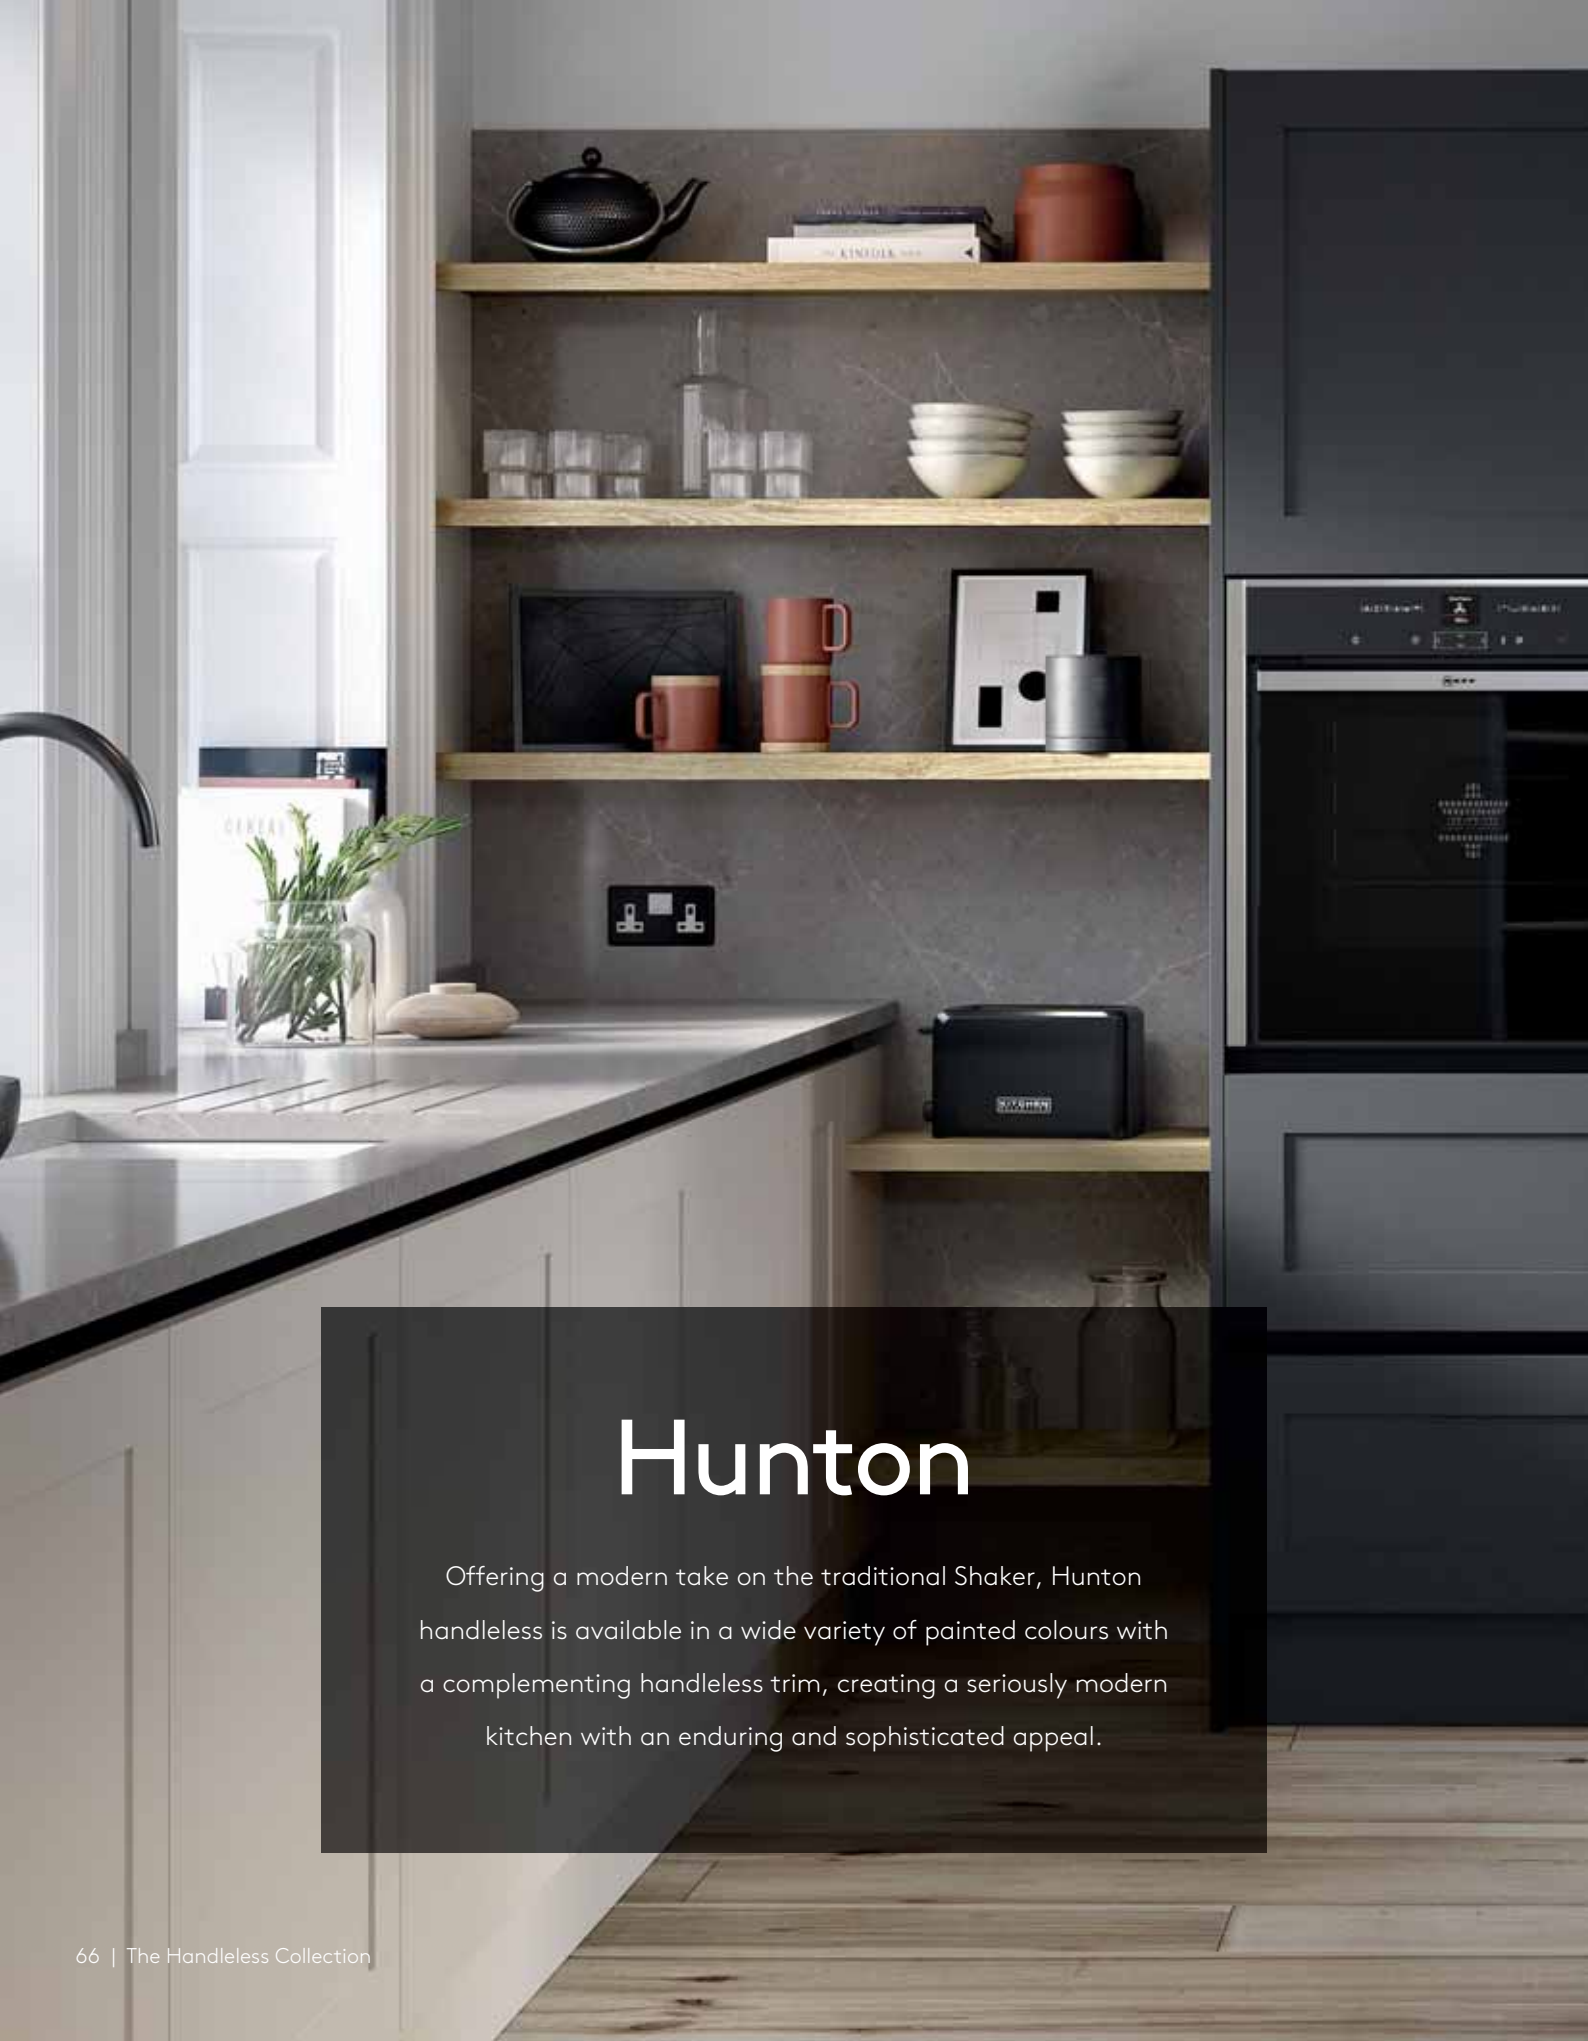

CHALK

Handleless Trim

CHALK

RYE

PAINT TO ORDER

Doors: Ellerton Partridge Grey & Charcoal | Worksurface: Strata Quartz Calacatta Gold | Handleless trim: Rye

Hunton

Offering a modern take on the traditional Shaker, Hunton handleless is available in a wide variety of painted colours with a complementing handleless trim, creating a seriously modern kitchen with an enduring and sophisticated appeal.