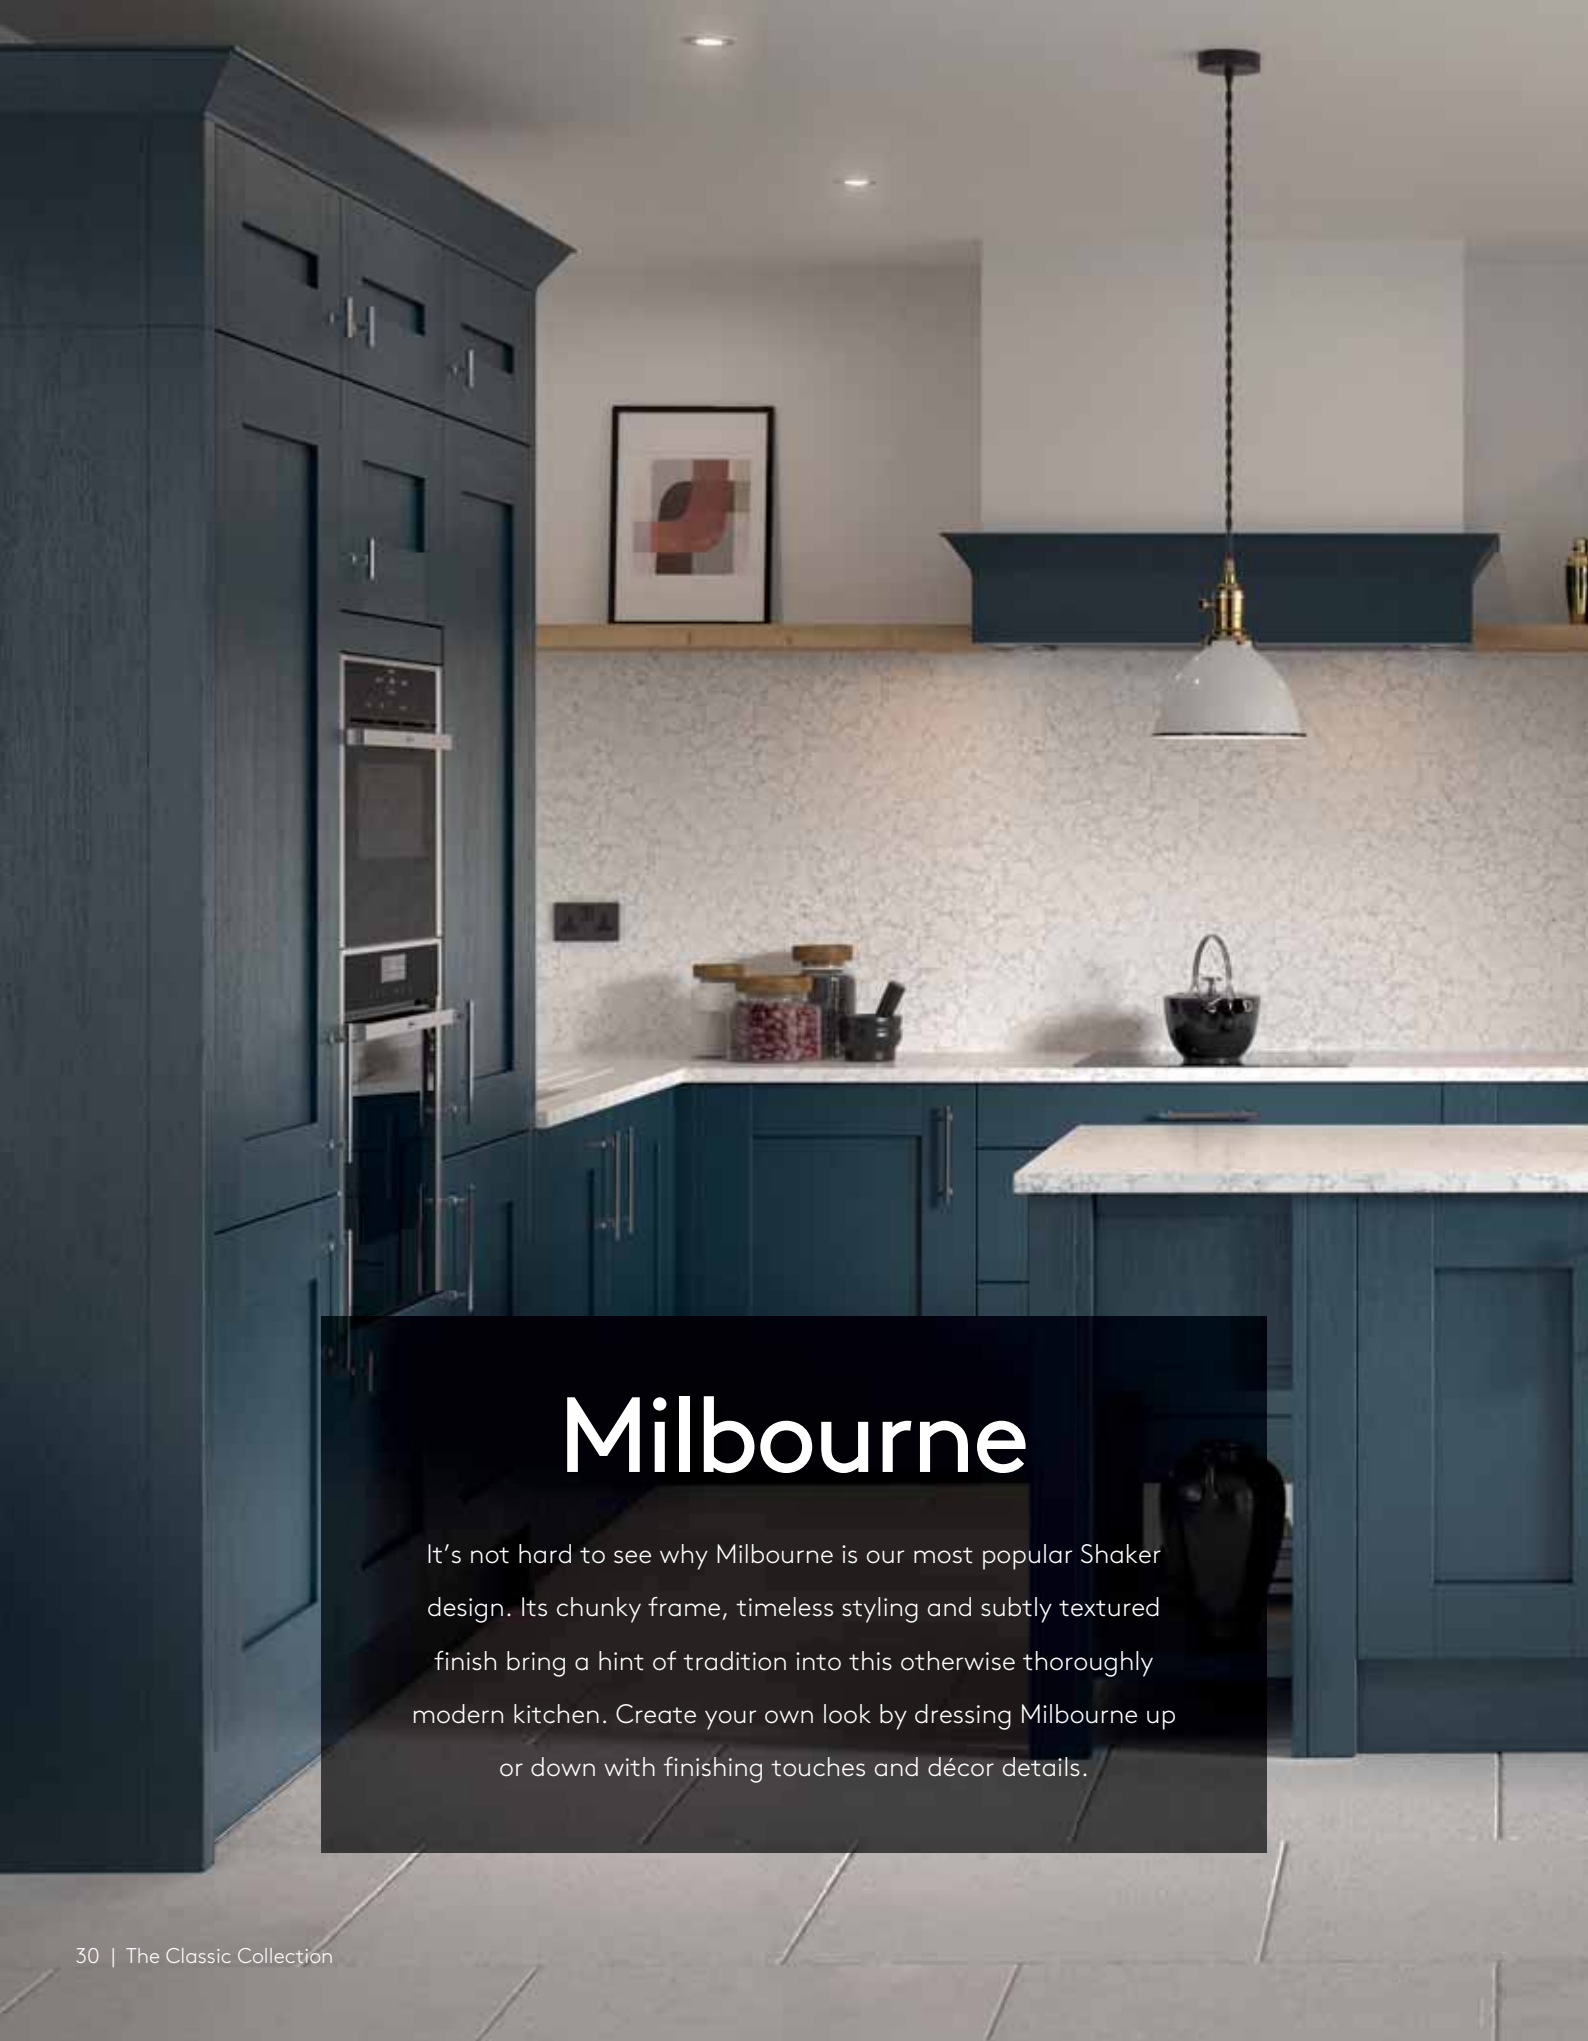

Timber Cutlery Insert (CI500OA)

Oak dovetail drawer with cutlery insert and felt drawer liner.

Handles: Claremont Antique Bronze Effect D Handle (H1103.160.BR)

Milbourne

It's not hard to see why Milbourne is our most popular Shaker design. Its chunky frame, timeless styling and subtly textured finish bring a hint of tradition into this otherwise thoroughly modern kitchen. Create your own look by dressing Milbourne up or down with finishing touches and décor details.